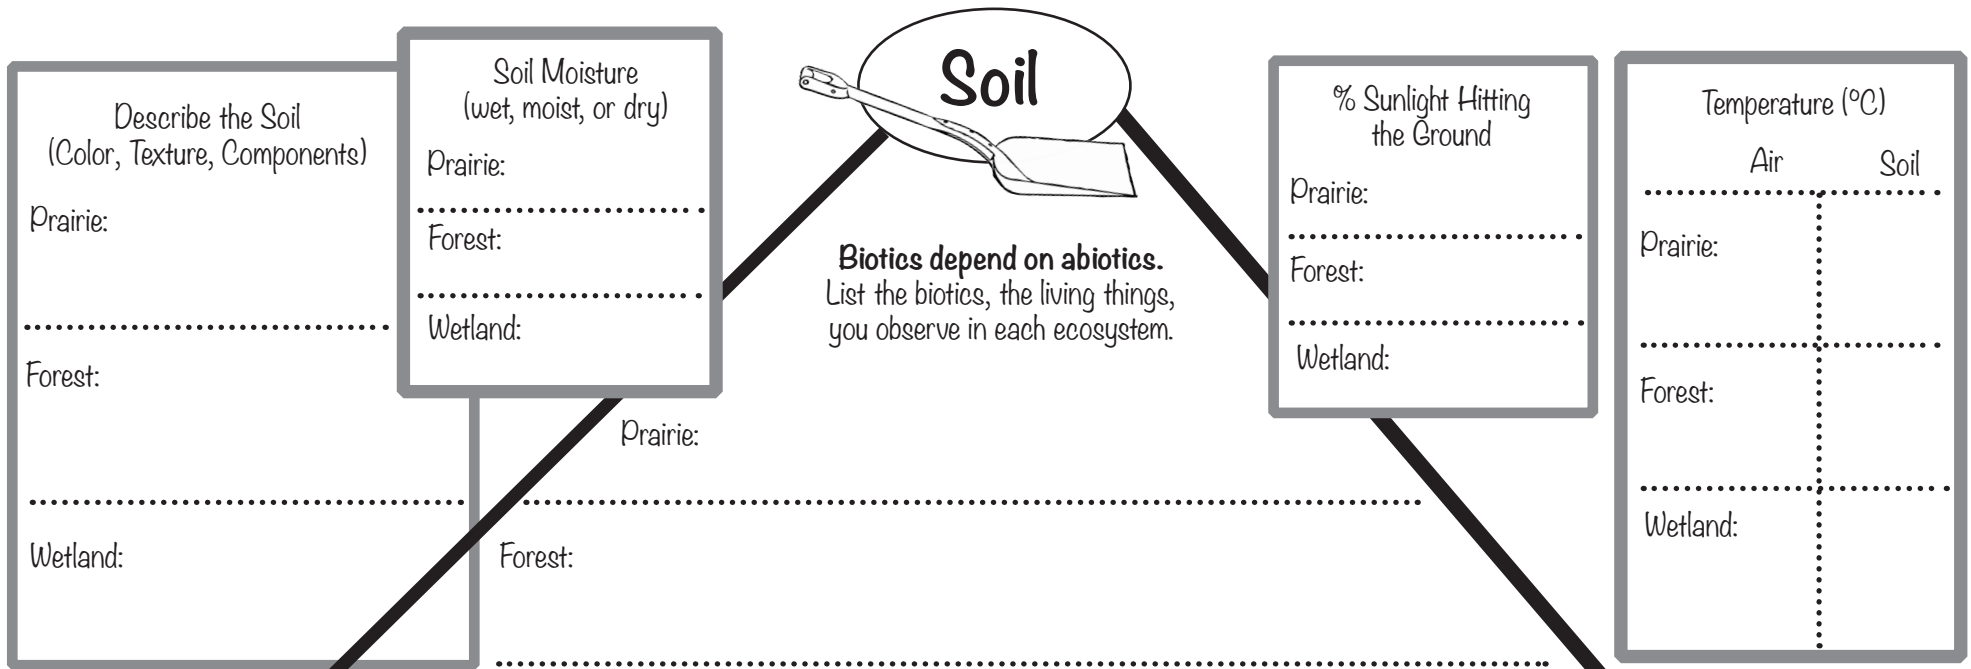

Comparing and Contrasting Ecosystems: The Abiotics Triangle

Describe the Soil
(Color, Texture, Components)

Prairie:
.....

Forest:
.....

Wetland:
.....

Soil Moisture
(wet, moist, or dry)

Prairie:
.....

Forest:
.....

Wetland:
.....

Soil

Biotics depend on abiotics.
List the biotics, the living things,
you observe in each ecosystem.

% Sunlight Hitting
the Ground

Prairie:
.....

Forest:
.....

Wetland:
.....

Temperature (°C)

	Air	Soil
Prairie:
Forest:
Wetland:

Water

Prairie:
.....

Forest:
.....

Wetland:
.....

Elevation (highest, middle, or lowest)

Prairie: Forest: Wetland:

**Temperature/
Sunlight**

Prairie Thoughts:

Forest Thoughts:

Wetland Thoughts: